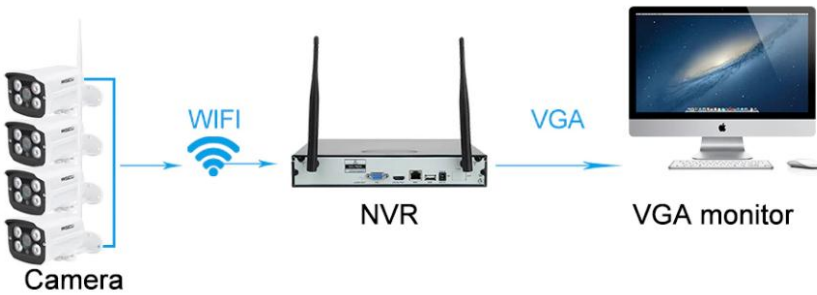

## Installation Steps

Connecting Power >

Connecting Power >

Connecting Router >

IR-CUT

IR-CUT

AUTO WHITE BALANCE

100WPX

1.0 Mega-Pixel

NIGHT VISION 20-30M

WHAT'S INCLUDED