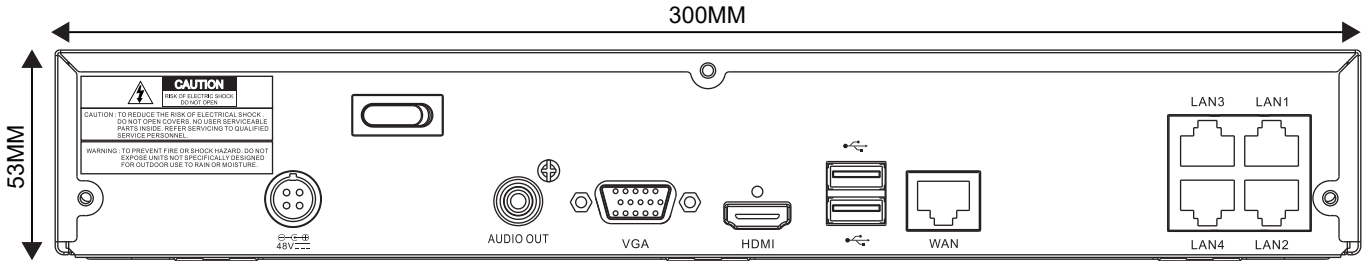

External Interface	
Network Interface	1 RJ-45 Port (10/100Mbps)
USB Interface	2 USB Ports (2 USB2.0)

Storage	
Internal HDD	1 SATA HDD
Capacity	Up to 6TB

Electrical	
Power Supply	DC12V
Power Consumption (Without HDD)	4CH: 4W
	8CH: 5W

Construction	
Dimensions	300mm×227mm×53mm
Weight	1.2kg (Without HDD)

Dimensions

CN8-4P

CN8-8P

Represented by:

Celtech Security Sdn Bhd

No 41, Jalan SP 2/1, Serdang Perdana,
Seri Kembangan, 43000 Selangor.

Email: thomas@celtech.com.my