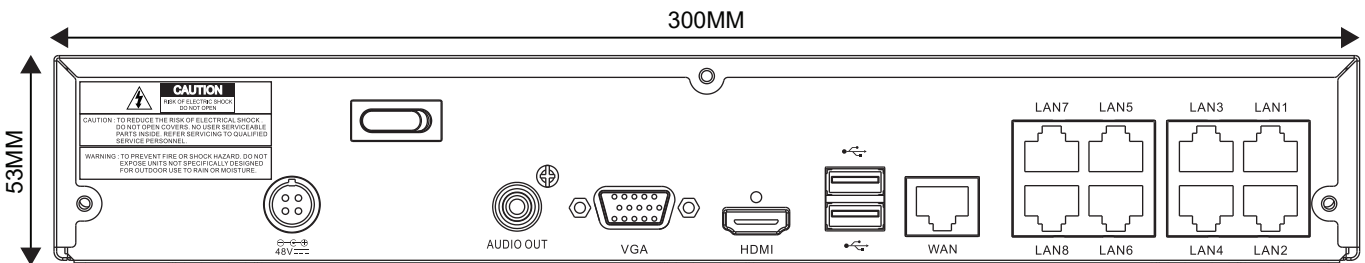

CN8-8P

Represented by:

Celtech Security Sdn Bhd

No 41, Jalan SP 2/1, Serdang Perdana,
Seri Kembangan, 43000 Selangor.

Email: thomas@celtech.com.my

*Product specifications and availability are subject to change without notice.