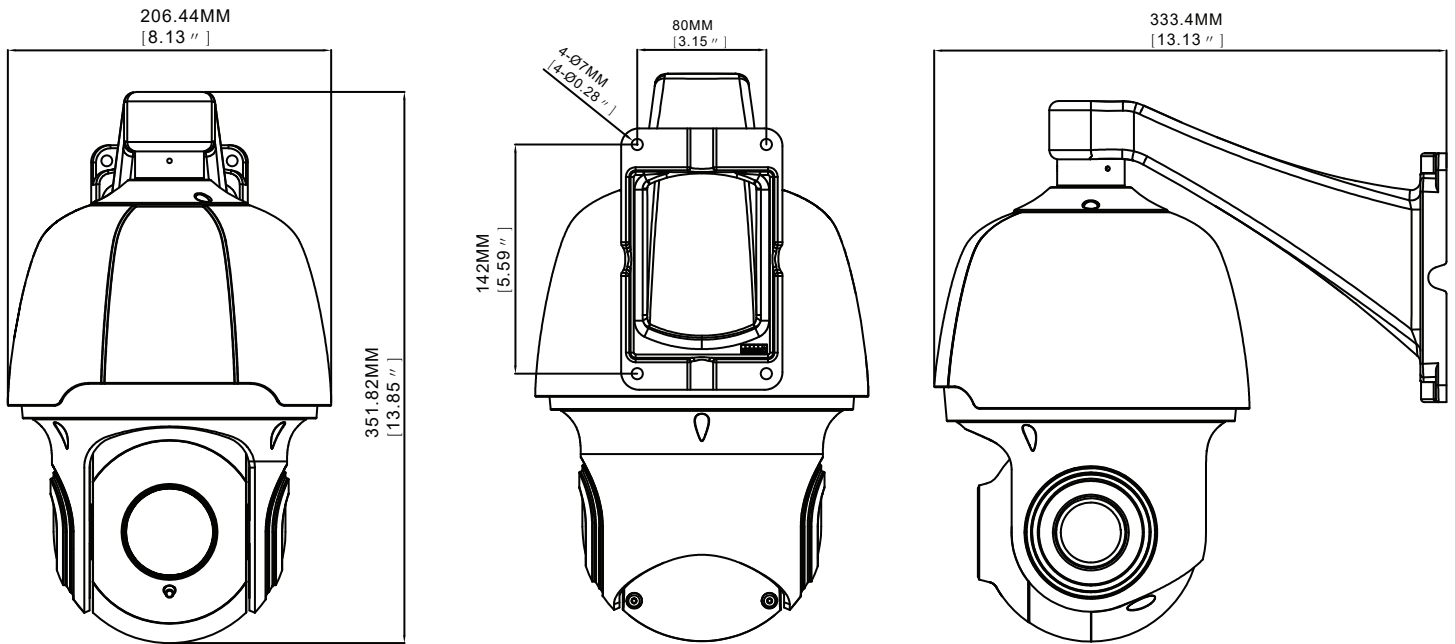

Technical Specification

Camera	
Image Sensor	Sony IMX290
Min. Illumination	Color 0.5 Lux @ F1.2(AGC ON) B/W 0 Lux @ IR ON
Effective Pixels	1920(H)x1080(V)
Shutter Speed	1/5 ~ 1/20,000s/AUTO
IR Distance	Up to 150M(492ft)
IR Diming Function	Adjustable by zoom
Digital noise reduction	3D DNR
WDR	120db
S/N Ratio	>55dB
Ingress Protection	IP67

Electrical	
Power Supply	AC 24V/3A(±10%), PoE
Power Consumption	13W, 23W (IR on)
Lightning Protection	4kv rating (Built in)

Construction	
Casing	Metal
Dimensions	Φ206mmx351mm
Camera Weight	2kg

Dimensions