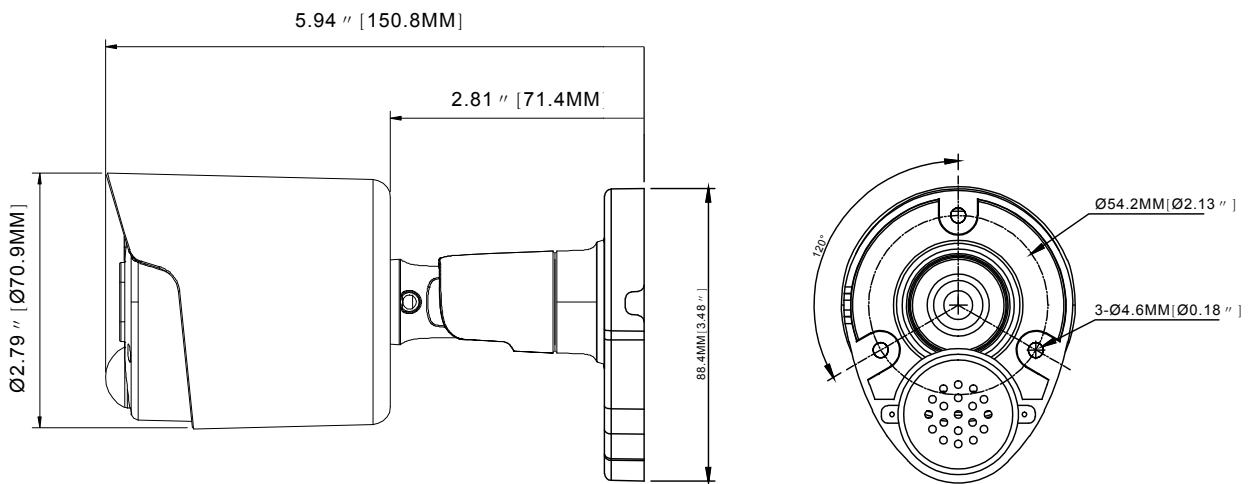

Represented by:

Celtech Security Sdn Bhd

No 41-2, Jalan SP 2/1, Serdang Perdana,
Seri Kembangan, 43000 Selangor.

Email: sales@celtech.com.my