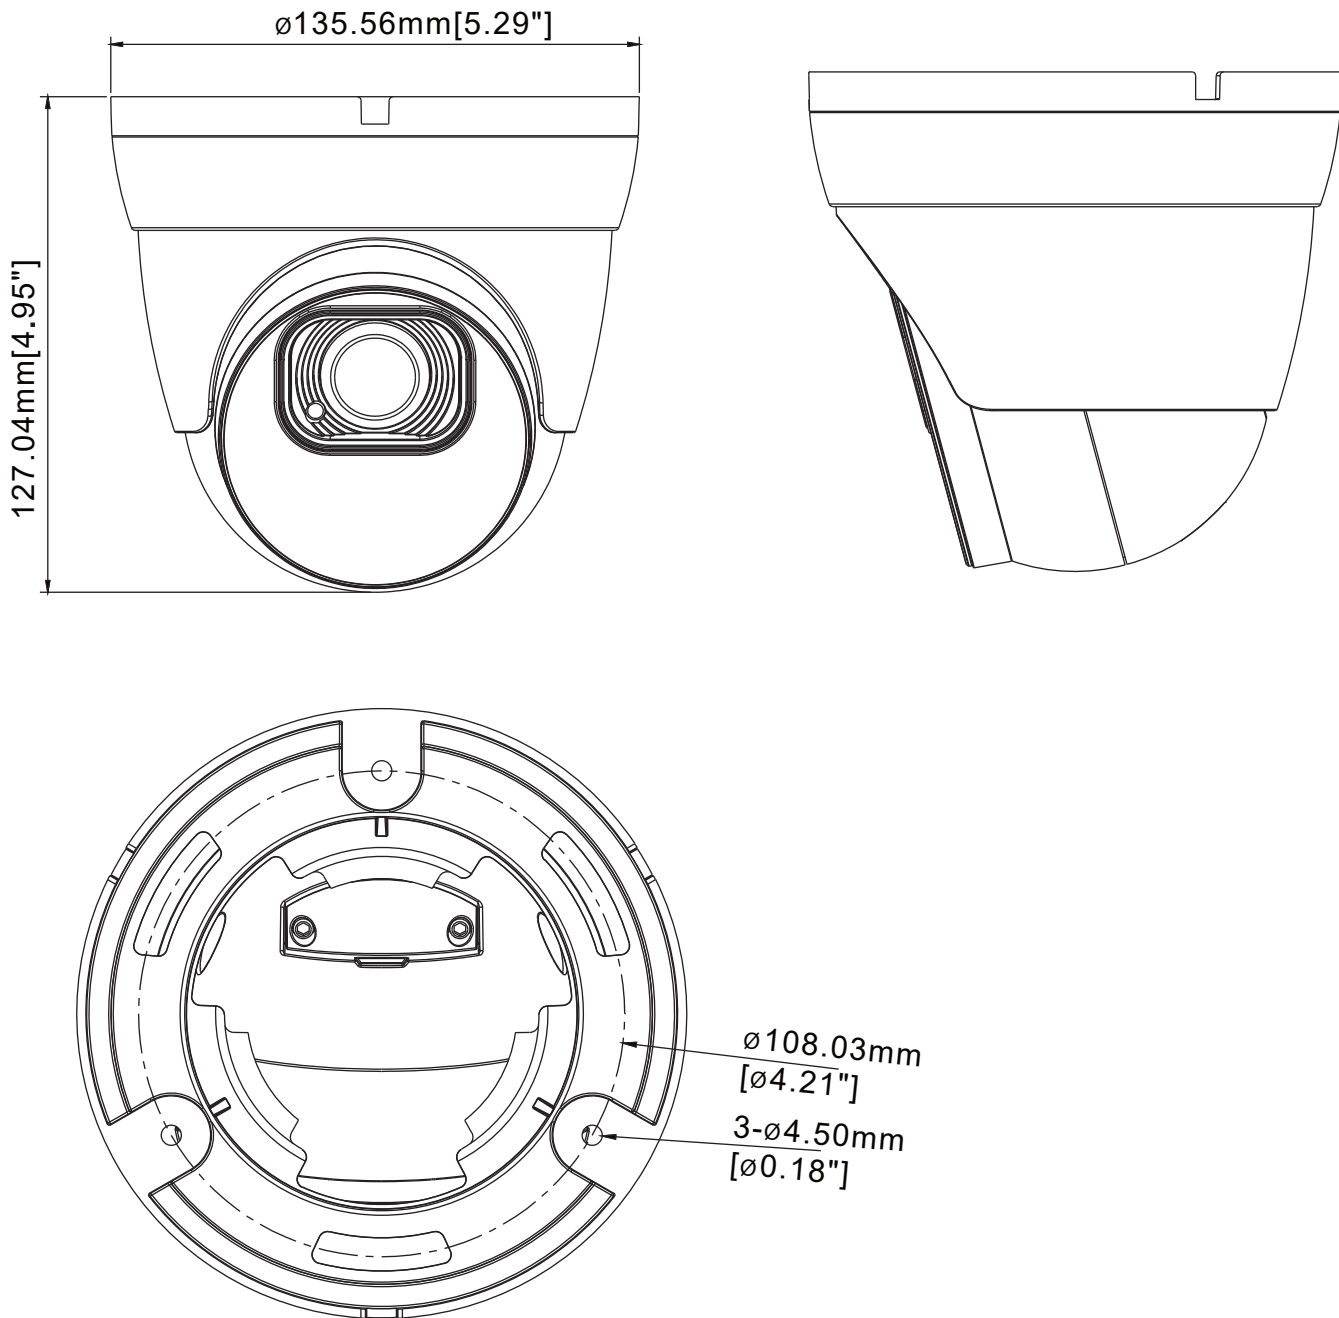

## Technical Specification

Camera	
Image Sensor	Sony IMX326
Min. Illumination	Color 0.1 Lux @ F1.2(AGC ON) B/W 0 Lux @ IR ON
Effective Pixels	2592(H)x1944(V)
Shutter Speed	1/3 ~ 1/100,000s
IR Distance	Up to 30M(98ft)
IR LEDs	18pc SMD IR LED
Digital noise reduction	3D DNR
WDR	True WDR 120db
S/N Ratio	>50dB
Pan/Tilt/Rotation	Pan: 0° ~ 360° Tilt: 0° ~ 80° Rotation: 0° ~ 360°
Ingress Protection	IP67

Lens	
Focal Length	2.8mm
Focus Control	Fixed
Aperture	F1.2
Field of View	Horizontal: 98°
	Vertical: 48°
	Diagonal: 118°

Video	
Video Compression	H.265/H.264/MJPEG
Resolution & Frame Rate	Main Stream: 5MP (1 ~ 15fps)
	Sub Stream: 720p (1 ~ 15fps)
	Third Stream: VGA (1 ~ 15fps)
Image Enhancement	3D DNR, True WDR 120db
Day/Night	IR-cut filter with auto switch
Video Bit Rate	32 Kbps ~ 8 Mbps
SD Card	Up to 128GB

Audio	
Audio Interface	Built-in Microphone

Electrical	
Power Supply	12V DC ±10%
Power Consumption	Max 9W (IR on)

Construction	
Casing	Metal
Dimensions	Φ135.6mm×127mm
Camera Weight	0.358kg

**Dimensions**

Represented by: