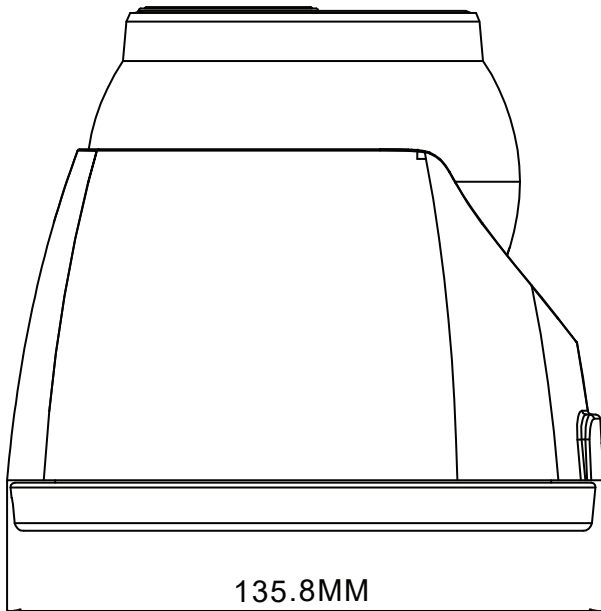

Technical Specification

Camera	
Image Sensor	Sony STARVIS IMX335
Min. Illumination	Color 0.1 Lux @ F1.2(AGC ON) B/W 0 Lux @ IR ON
Effective Pixels	2592(H)x1944(V)
Shutter Speed	1/3 ~ 1/100,000s
IR Distance	Up to 40M(131ft)
IR LEDs	40pcs SMD IR LEDs
Digital noise reduction	3D DNR
WDR	True WDR 120db
S/N Ratio	>50dB
Pan/Tilt/Rotation	Pan: 0° ~ 360° Tilt: 0° ~ 90° Rotation: 0° ~ 360°
Ingress Protection	IP67

Lens	
Focal Length	2.8mm ~ 12mm
Focus Control	Motorized, Manual
Aperture	F1.2
Field of View	Horizontal: 98° ~ 28°
	Vertical: 51° ~ 16°
	Diagonal: 115° ~ 32°

Video	
Video Compression	H.265/H.264/MJPEG
Resolution & Frame Rate	Main Stream: 5MP (1 ~ 30fps)
	Sub Stream: 720p (1 ~ 30fps)
	Third Stream: VGA (1 ~ 30fps)
Image Enhancement	3D DNR, True WDR 120db
Day/Night	IR-cut filter with auto switch
Video Bit Rate	32 Kbps ~ 8 Mbps

Electrical	
Power Supply	12V DC ±10%
Power Consumption	Max 9W (IR on)

Construction	
Casing	Metal
Dimensions	Φ134mm×118.5mm
Camera Weight	0.406kg

Dimensions

Represented by:

Celtech Security Sdn Bhd

No 41, Jalan SP 2/1, Serdang Perdana,
Seri Kembangan, 43000 Selangor.