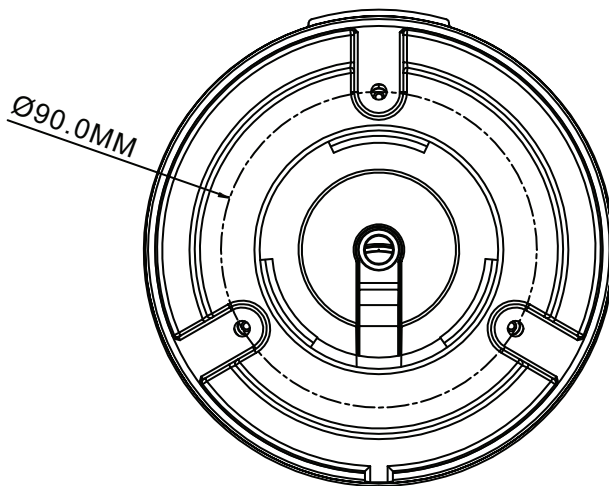

Technical Specification

Camera	
Image Sensor	Sony STARVIS IMX335
Min. Illumination	Color 0.1 Lux @ F1.2(AGC ON) B/W 0 Lux @ IR ON
Effective Pixels	2592(H)x1944(V)
Shutter Speed	1/3 ~ 1/100,000s
IR Distance	Up to 40M(131ft)
IR LEDs	40pcs SMD IR LEDs
Digital noise reduction	3D DNR
WDR	True WDR 120db
S/N Ratio	>50dB
Pan/Tilt/Rotation	Pan: 0° ~ 360° Tilt: 0° ~ 90° Rotation: 0° ~ 360°
Ingress Protection	IP67

Lens	
Focal Length	2.8mm ~ 12mm
Focus Control	Motorized, Manual
Aperture	F1.2
Field of View	Horizontal: 98° ~ 28°
	Vertical: 51° ~ 16°
	Diagonal: 115° ~ 32°

Video	
Video Compression	H.265/H.264/MJPEG
Resolution & Frame Rate	Main Stream: 5MP (1 ~ 30fps)
	Sub Stream: 720p (1 ~ 30fps)
	Third Stream: VGA (1 ~ 30fps)
Image Enhancement	3D DNR, True WDR 120db
Day/Night	IR-cut filter with auto switch
Video Bit Rate	32 Kbps ~ 8 Mbps

Electrical	
Power Supply	12V DC ±10%
Power Consumption	Max 9W (IR on)

Construction	
Casing	Metal
Dimensions	Φ134mm×118.5mm
Camera Weight	0.406kg

Dimensions

Represented by:

Celtech Security Sdn Bhd

No 41, Jalan SP 2/1, Serdang Perdana,
Seri Kembangan, 43000 Selangor.