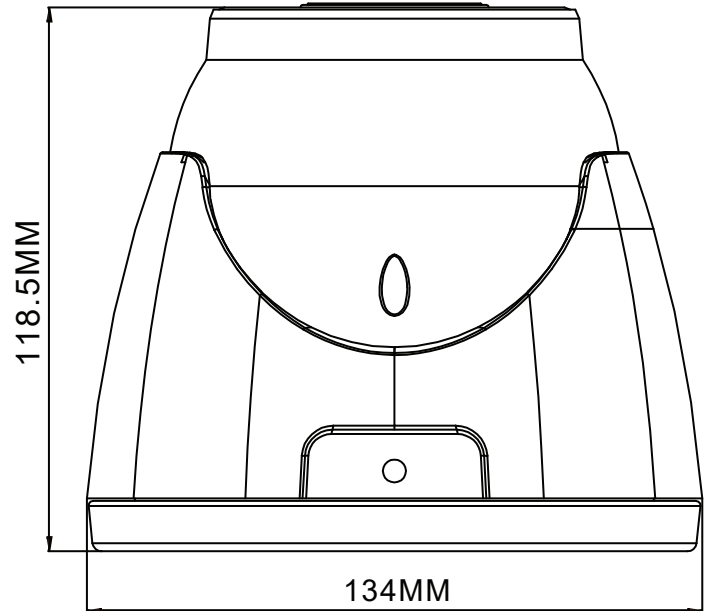

Technical Specification

Camera	
Image Sensor	Sony STARVIS IMX335
Min. Illumination	Color 0.1 Lux @ F1.2(AGC ON) B/W 0 Lux @ IR ON
Effective Pixels	2592(H)x1944(V)
Shutter Speed	1/3 ~ 1/100,000s
IR Distance	Up to 40M(131ft)
IR LEDs	40pcs SMD IR LEDs
Digital noise reduction	3D DNR
WDR	True WDR 120db
S/N Ratio	>50dB
Pan/Tilt/Rotation	Pan: 0° ~ 360° Tilt: 0° ~ 90° Rotation: 0° ~ 360°
Ingress Protection	IP67

Lens	
Focal Length	2.8mm ~ 12mm
Focus Control	Motorized, Manual
Aperture	F1.2
Field of View	Horizontal: 98° ~ 28°
	Vertical: 51° ~ 16°
	Diagonal: 115° ~ 32°

Video	
Video Compression	H.265/H.264/MJPEG
Resolution & Frame Rate	Main Stream: 5MP (1 ~ 30fps)
	Sub Stream: 720p (1 ~ 30fps)
	Third Stream: VGA (1 ~ 30fps)
Image Enhancement	3D DNR, True WDR 120db
Day/Night	IR-cut filter with auto switch
Video Bit Rate	32 Kbps ~ 8 Mbps

Electrical	
Power Supply	12V DC ±10%
Power Consumption	Max 9W (IR on)

Construction	
Casing	Metal
Dimensions	Φ134mm×118.5mm
Camera Weight	0.406kg

Dimensions

Represented by:

Celtech Security Sdn Bhd

No 41, Jalan SP 2/1, Serdang Perdana,
Seri Kembangan, 43000 Selangor.