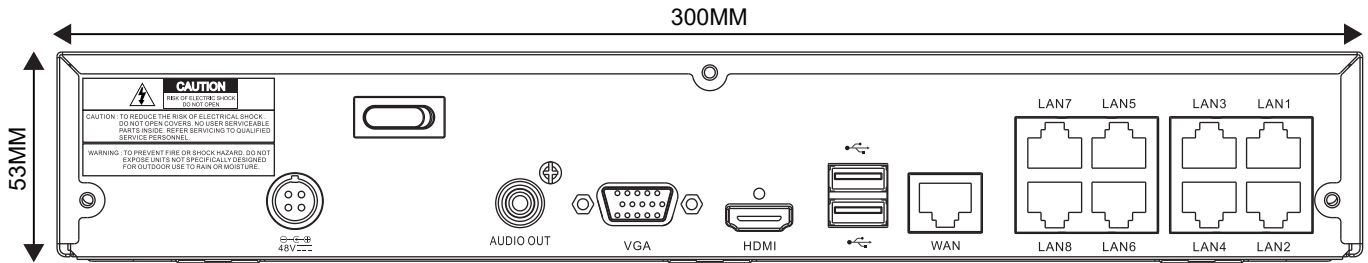

Dimensions

CN8-2108-8P

Represented by:

Celtech Security Sdn Bhd

No 41, Jalan SP 2/1, Serdang Perdana,
Seri Kembangan, 43000 Selangor.

Email: sales@celtech.com.my

*Product specifications and availability are subject to change without notice.