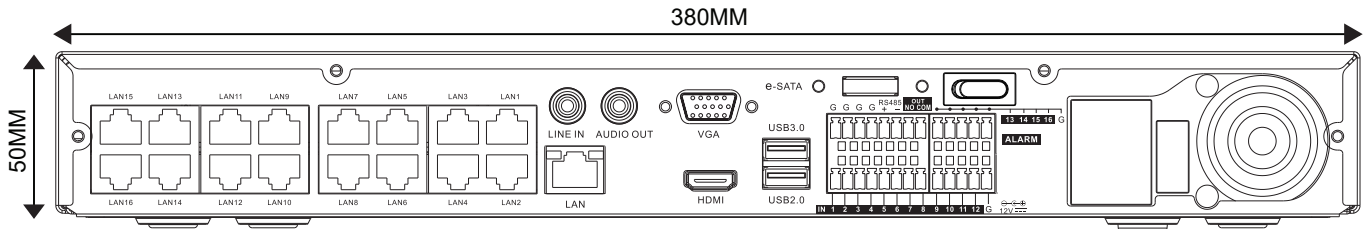

Network	
Interface	1 RJ-45 Port (10/100Mbps)
PoE	16 ports (IEEE802.3at/af)
Smart Phone	IOS, Android
Interoperability	ONVIF 2.4

External Interface	
Network Interface	1 RJ-45 Port (10/100Mbps)
USB Interface	1 x USB 3.0, 2 x USB 2.0

Storage	
Internal HDD	2 SATA HDD
Capacity	Up to 16TB

Electrical	
Power Supply	AC 100~240V, 48V
Power Consumption (Without HDD)	<12W

Construction	
Dimensions	380mm×340mm×50mm
Weight	2.6kg (Without HDD)

Dimensions