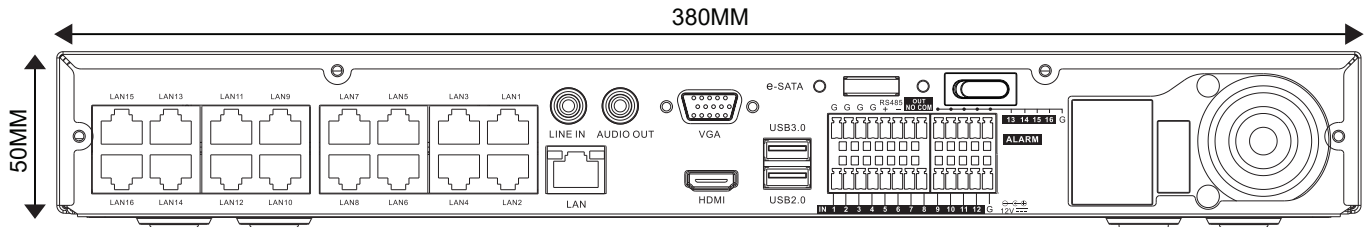

Network	
Interface	1 RJ-45 Port (10/100Mbps)
PoE	16 ports (IEEE802.3at/af)
Smart Phone	IOS, Android
Interoperability	ONVIF 2.4

External Interface	
Network Interface	1 RJ-45 Port (10/100Mbps)
USB Interface	1 x USB 3.0, 2 x USB 2.0

Storage	
Internal HDD	4 SATA HDD
Capacity	Up to 32TB

Electrical	
Power Supply	AC 100~240V, 48V
Power Consumption (Without HDD)	<12W

Construction	
Dimensions	380mm×340mm×50mm
Weight	2.6kg (Without HDD)

Dimensions