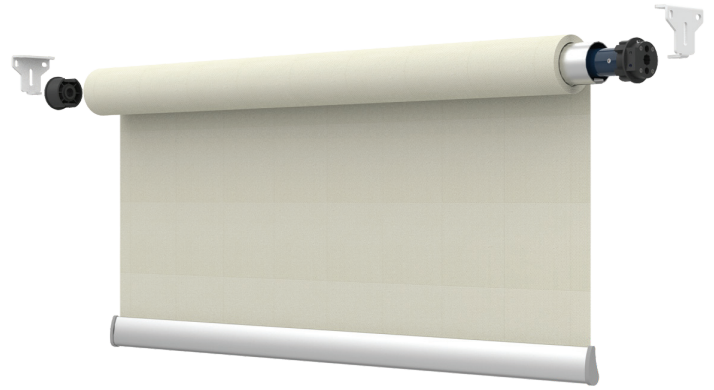

Motorized Roller Blind

- **Current:** 860mA
- **Torque:** 40N.m
- **Speed:** 26rpm
- **Motor Diameter:** 45mm
- **Wireless Protocol:** Wifi

Motorized Venetian Blind

- **Current:** 900A
- **Torque:** 1.2N.m
- **Speed:** 26rpm
- **Motor Diameter:** 24mm
- **Wireless Protocol:** Wifi