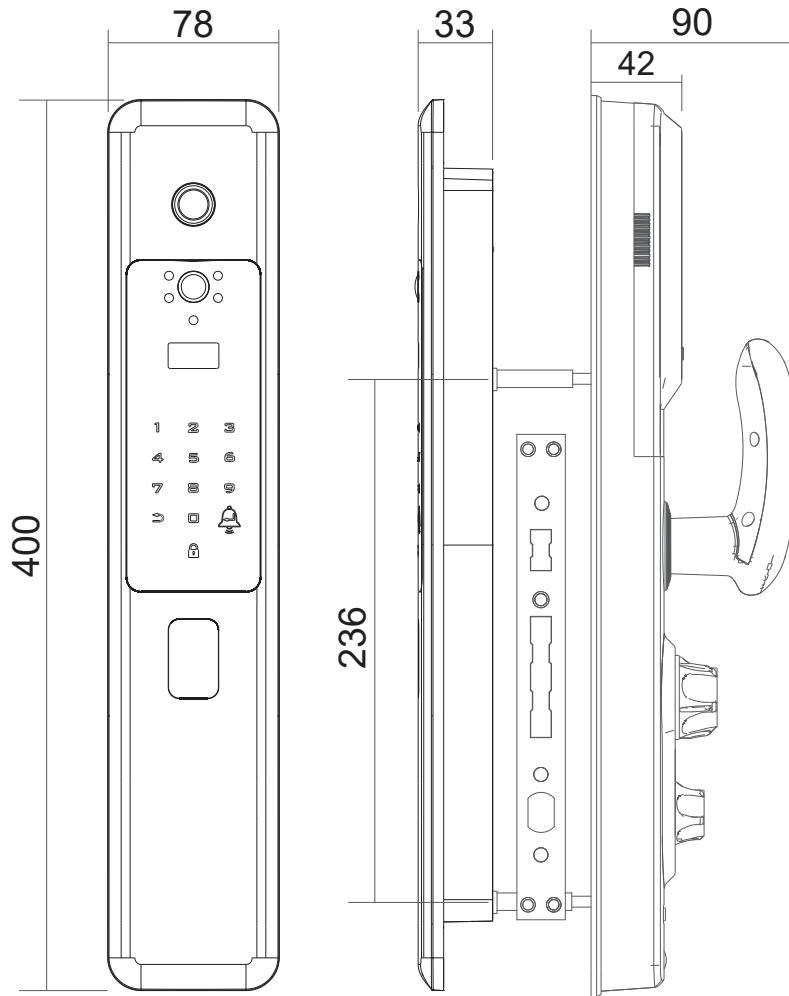

- Fingerprint
- Card
- PIN
- Key
- Smart App
- Temporary PIN

Illegal intrusion alarm

Illegal intrusion (lock picking, test opening) on-site alarm and lock the system

Anti-Hijack Alarm

Low Battery Notification
Wrong Password Alarm

Model	D6
Access Methods	Fingerprint, PIN, Card, App, Key, Temporary Password
Capacity	Up to 200 Passcodes, Fingerprints, and Cards
Alarm	Anti-prying Alarm
Mortise	20kN Grade 1 Heavy Duty C-Class SUS304 6068/7068 Stainless Steel
Network Protocol	IEEE 802.11 b/n/g 2.4G Hz, GSM
Encryption	128bit-AES Encryption
Security Features	Dual Verification, Fake PIN, History Log, Wrong PIN Lockout, Auto Locking
Remote Unlock	App Unlock, One-Time Passcode, Temporary Password
Body Material	Alluminium Alloy + IML
Power Supply	5000mAH Lithium Ion Battery
Battery Life	Up to 12 Months
No Battery Opening	Key, Micro USB Jumpstart
Dimensions	33 x 78 x 400mm (LWH)