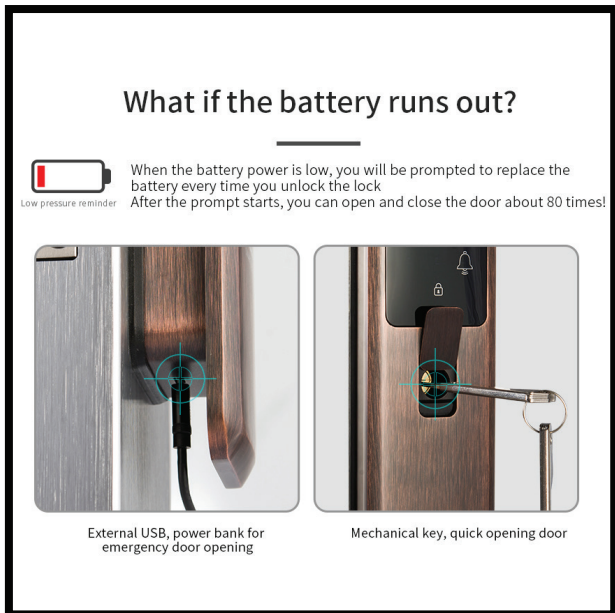

Built-in Wifi

Control your lock Anywhere & Anytime

- Remotely Unlock
- Generate One Time PIN Code
- Temporary Password for Airbnb
- Log report with Timestamp

World's No 1 Smart Home App

6 Unlock Methods

6 in 1
Full Auto Slim Motorised Smart Door Lock

- Fingerprint
- Card
- PIN
- Key
- Smart App
- Temporary PIN

Illegal intrusion alarm

Illegal intrusion (lock picking, test opening) on-site alarm and lock the system

Anti-Hijack Alarm

Low Battery Notification
Wrong Password Alarm