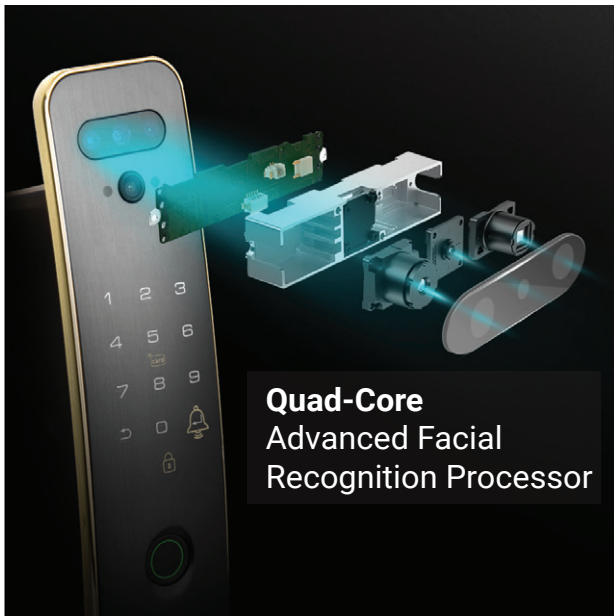

## Celtech Smart Doorlock

### Security starts at your front door

Our smart doorlock gives you a peace of mind by letting you monitor who goes in and out of your home while you're away. You can also set temporary passcodes for visitors, or even remotely unlock your door to let someone in.

Our doorlock comes with 128bit-AES Encryption to prevent hackers from entering your home.