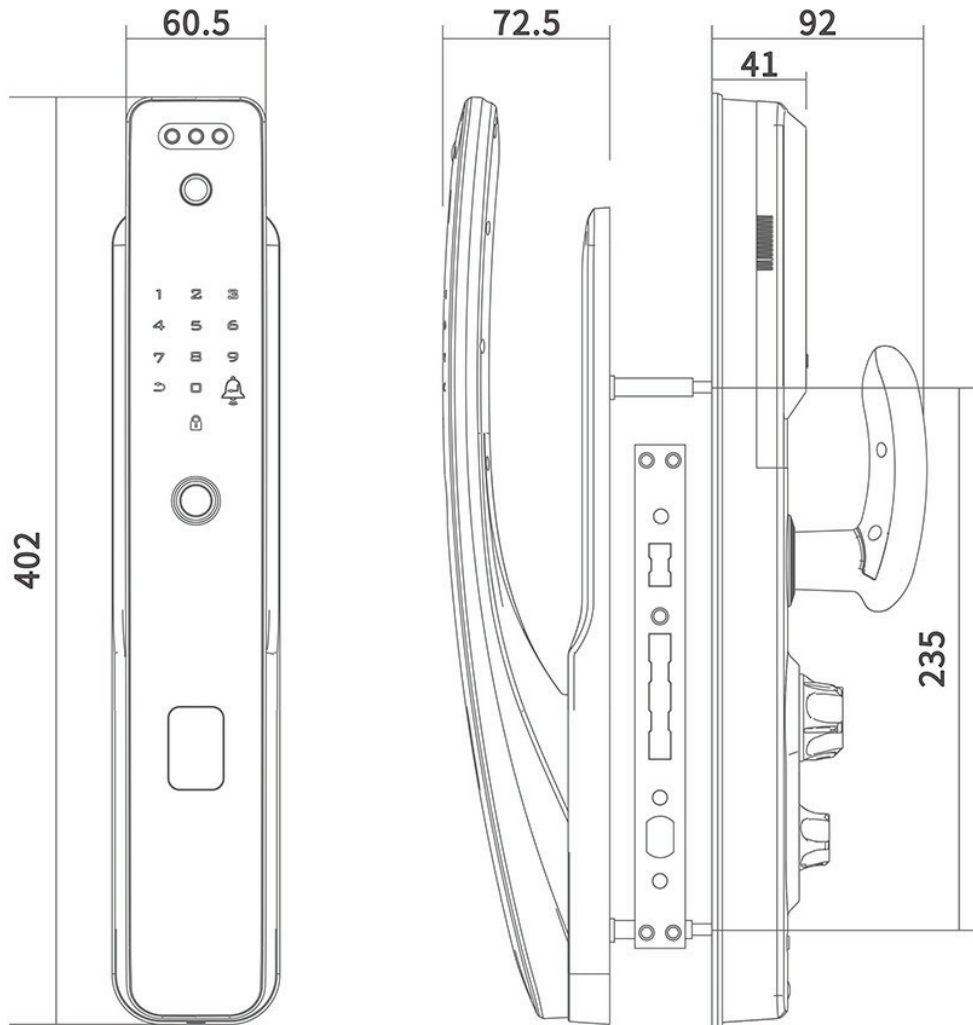

## Anti-Hijack Alarm

Low Battery Notification  
Wrong Password Alarm

- Compact Handle
- 20kN Powerful Motor
- Strong Deadbolt
- Motorised Lock/Unlock

Model	D9
Access Methods	Face, Fingerprint, PIN, Card, App, Key, Temporary Password
Capacity	Up to 100 Faces, 100 Fingerprints, and 150 PIN/Card
Alarm	Anti-prying Alarm
Mortise	20kN Grade 1 Heavy Duty C-Class SUS304 Stainless Steel
Network Protocol	IEEE 802.11 b/n/g 2.4G Hz, GSM
Encryption	128bit-AES Encryption
Security Features	Dual Verification, Fake PIN, History Log, Wrong PIN Lockout, Auto Locking
Remote Unlock	App Unlock, One-Time Passcode, Temporary Password
Body Material	Alluminium Alloy + IML
Power Supply	5000mAH Lithium Ion Battery
Face Unlock	Up to 12 Months
No Battery Opening	Key, Micro USB Jumpstart
Dimensions	72.5 x 33 x 402mm (LWH)