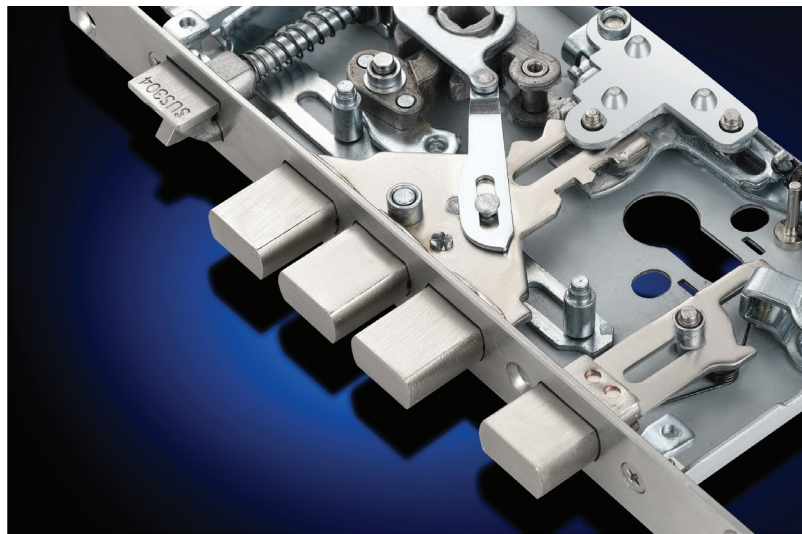

Solid Brass Lock Cylinder

Connect with other smart home devices:

 Google Assistant  amazon alexa

Smart CCTV

Smart Doorbell

Smart Alarm

Smart Curtain

Smart Lightbulb

Smart Switch

Smart IR Controller

Voice Automation

D7

6 Unlock Methods

Fingerprint

Card

PIN

Key

Smart App

Temporary PIN

- 6 in 1 Smart Door Lock
- Intelligent Voice Guide Feature
- 100 PIN & 100 Fingerprint
- Low Battery Notification

- Hijack Alarm Notification
- Emergency Power Jumpstart
- Grade 1 Heavy Duty Mortise
- Door Thickness of 35 ~ 50mm

Smart Lock for Aluminium Door

Solid Brass Highly Secure Lock Cylinder