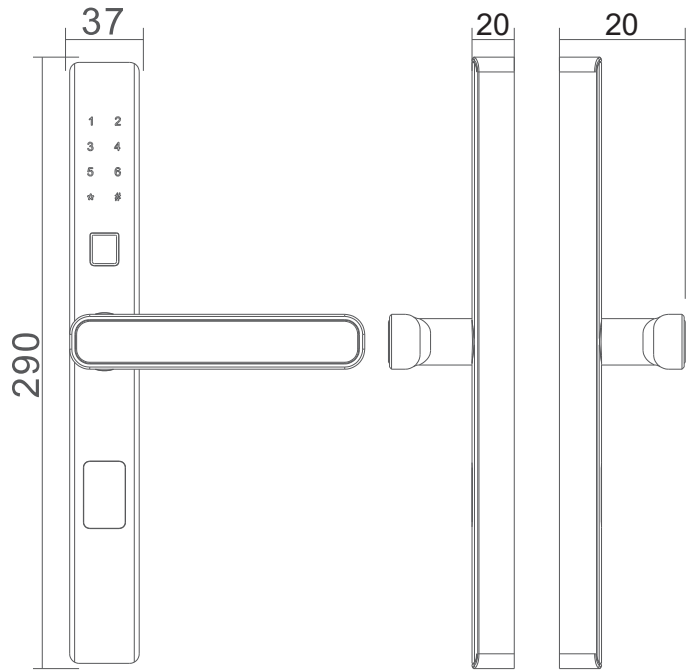

D7

6 Unlock Methods

- 6 in 1 Smart Door Lock
- Intelligent Voice Guide Feature
- 100 PIN & 100 Fingerprint
- Low Battery Notification

- Hijack Alarm Notification
- Emergency Power Jumpstart
- Grade 1 Heavy Duty Mortise
- Door Thickness of 35 ~ 50mm

	Product Specifications
Alarm	Anti-prying Alarm, Wrong Password Alarm
Mortise	Grade 1 Heavy Duty C-Class SUS304 Stainless Steel
Encryption	128bit-AES Encryption
Security Features	Dual Verification, Wrong PIN Lockout
Remote Unlock	App Unlock, One-Time Passcode, Temporary Password
Body Material	Alluminium Alloy + IML
Power Supply	4 x AAA Batteries
Battery Life	Up to 12 Months
No Battery Opening	Key, Micro USB Jumpstart
Dimensions	20 x 37 x 290mm (LWH)