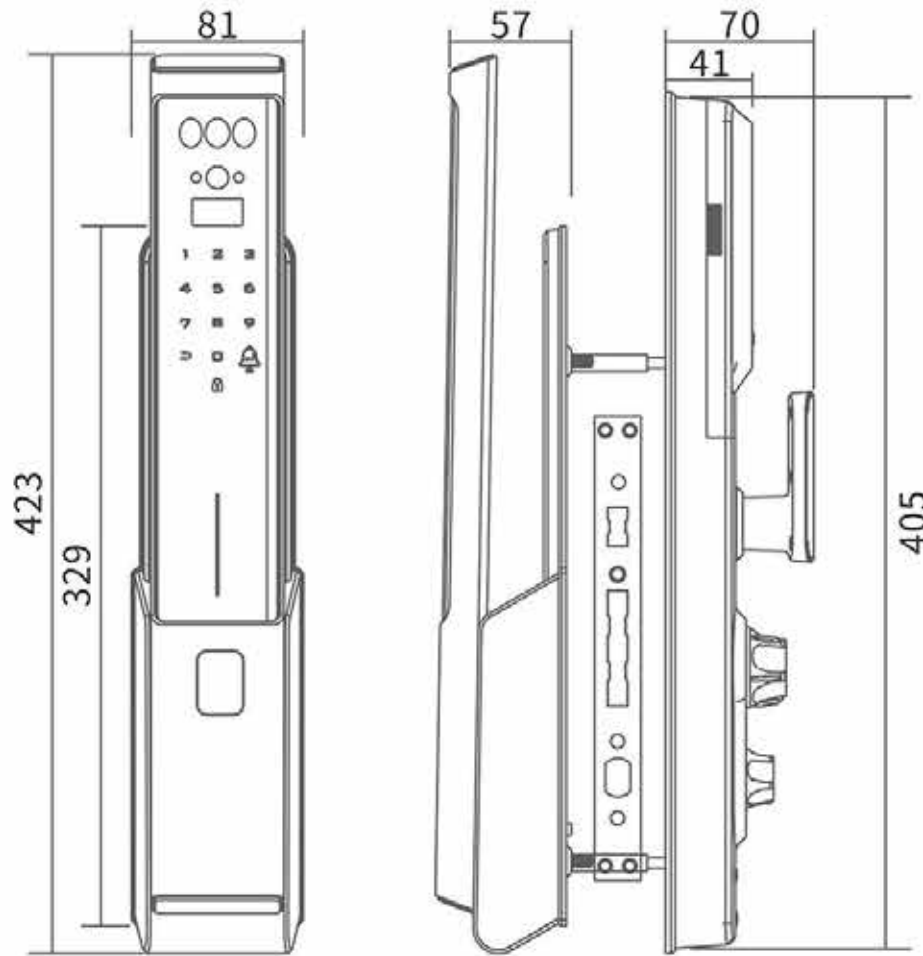

D9 3D Facial Recognition Smart Lock

100
Face Capacity

0.8s Ultra Fast Unlock

Unlock Methods

Model	D9
Access Methods	Face, Fingerprint, PIN, Card, App, Key, Temporary Password
Capacity	Up to 100 Faces, 100 Fingerprints, and 150 PIN/Card
Alarm	Anti-prying Alarm
Mortise	20kN Grade 1 Heavy Duty C-Class SUS304 Stainless Steel
Network Protocol	IEEE 802.11 b/n/g 2.4G Hz, GSM
Encryption	128bit-AES Encryption
Security Features	Dual Verification, Fake PIN, History Log, Wrong PIN Lockout, Auto Locking
Remote Unlock	App Unlock
Body Material	Aluminium Alloy + Tempered Glass
Power Supply	5000mAH Lithium Ion Battery
Face Unlock	Up to 100 Faces
No Battery Opening	Key, Micro USB Jumpstart
Dimensions	81 x 57 x 423mm (LWH)